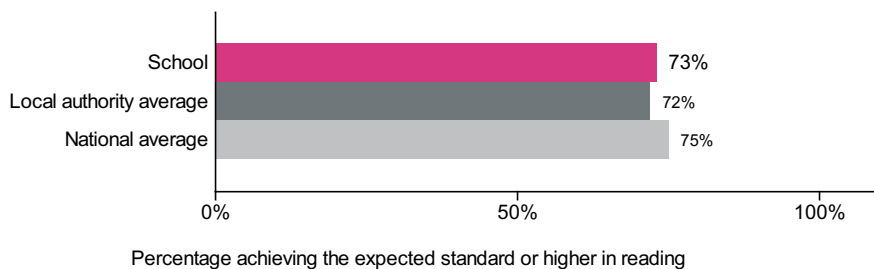

Oxspring Primary School (URN: 106584)

Key stage 1

This is provisional data for 2018/19. CLA data is not currently available, therefore we are not currently publishing breakdowns of data such as disadvantaged which appeared previously. This information will be included in a later release.

Percentage achieving the expected standard or higher in reading

Number of pupils = 22

Percentage achieving greater depth in reading

Number of pupils = 22

Percentage achieving the expected standard or higher in writing